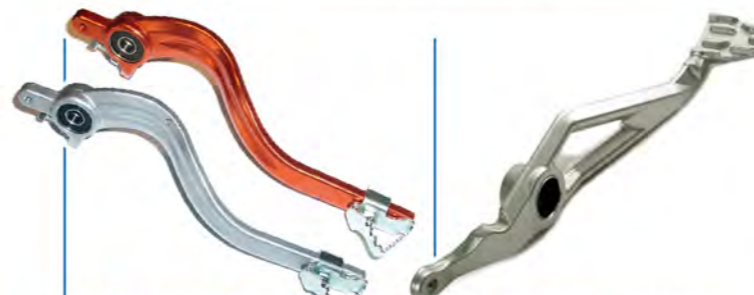

Ref. 009093 • o/0007307001
PEDAL DE FRENO
BRAKE LEVER
Rieju RS2

Ref. 009092 • Plata-Naranja
PEDAL DE FRENO (2000-2013)
BRAKE LEVER (2000-2013)
KTM SX EXC 250-350-400-450-520-530-4T
KTM SX EXC 125-200-250-300 - 2T