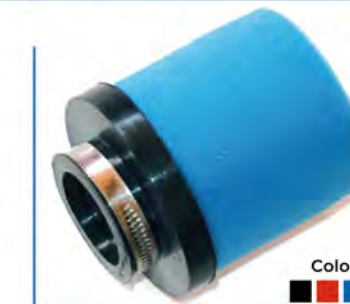

Ref. 014077
FILTRO POTENCIA
POWER FILTER
Diam. 38 mm