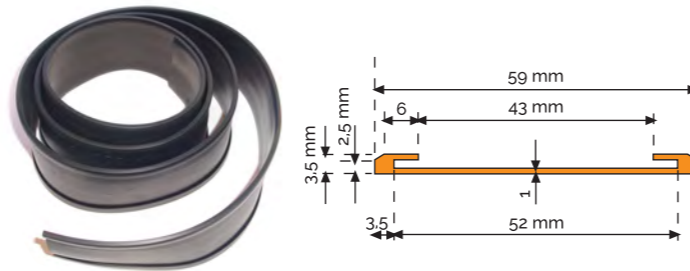

Ref. 012156
GOMA SOPORTE ESCAPE
RUBBER EXHAUST SUPPORT
1 metro