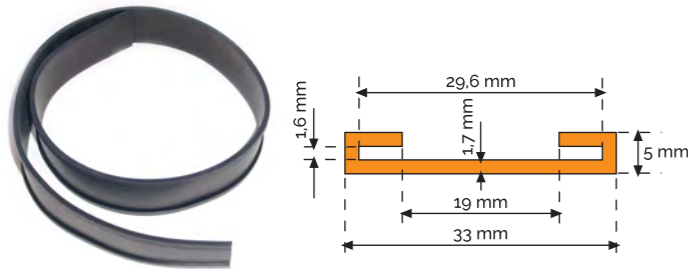

Ref. 012155
GOMA SOPORTE ESCAPE
RUBBER EXHAUST SUPPORT
1 metro